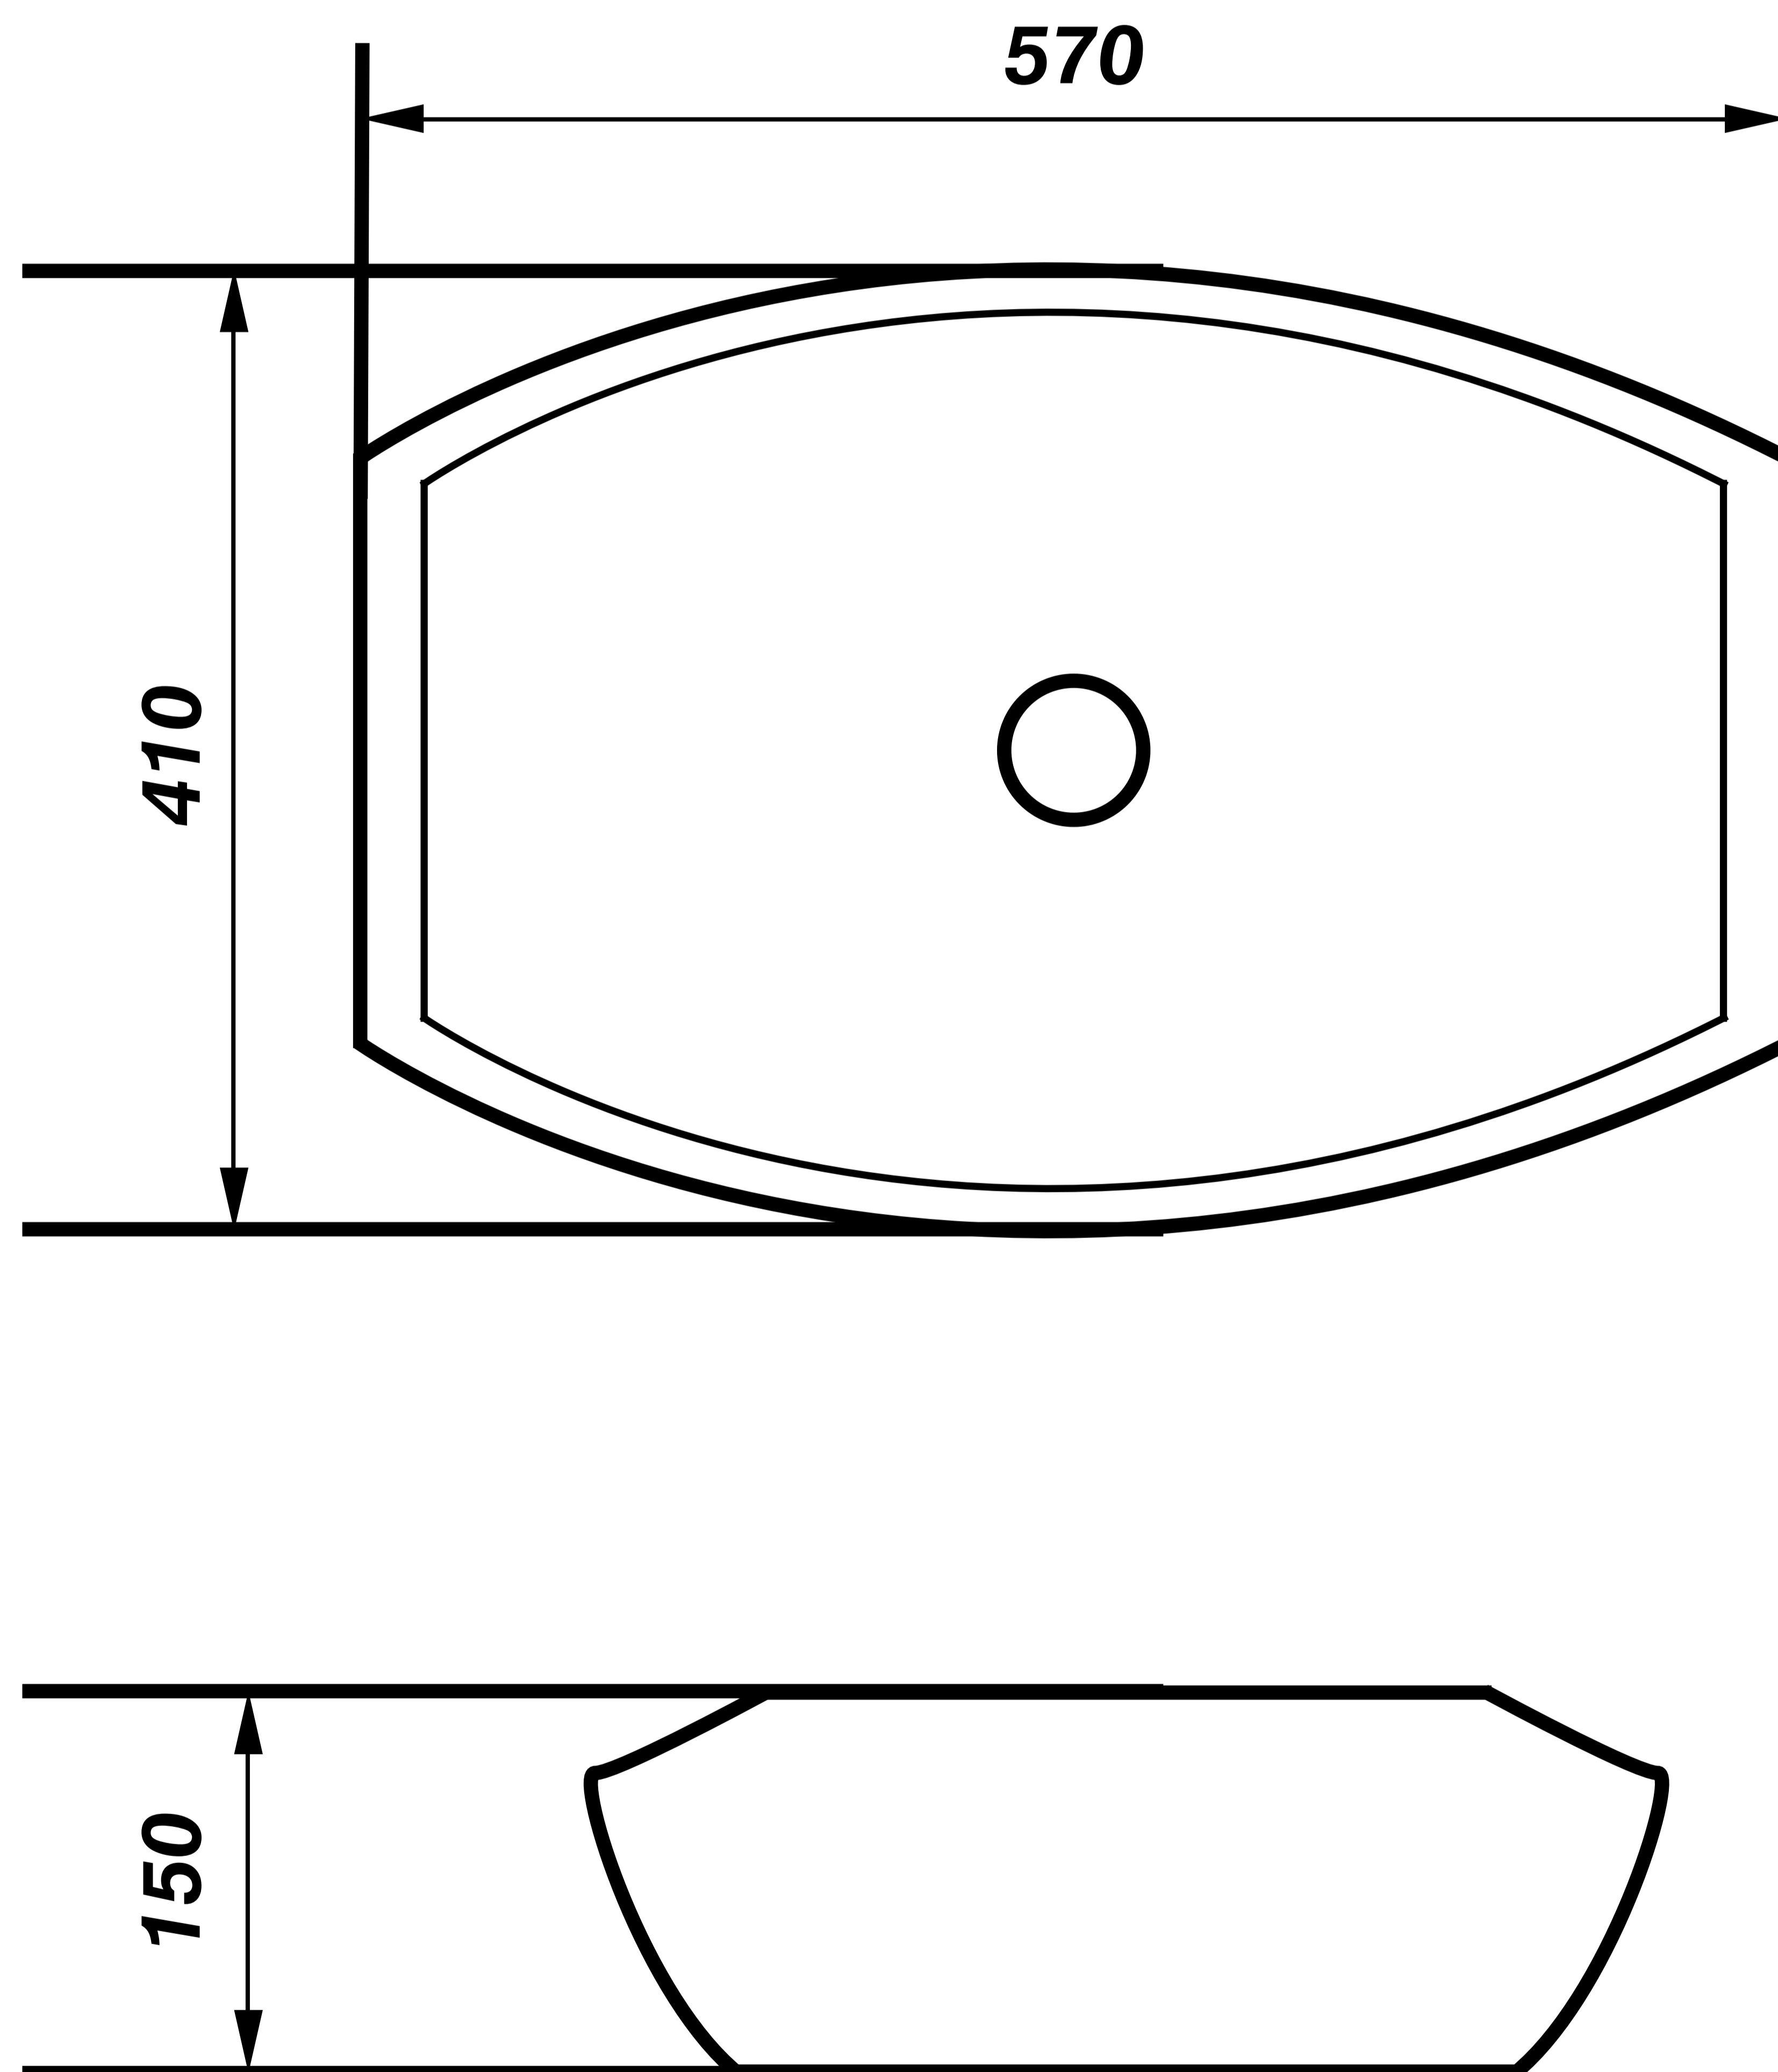

Table Mounted Wash Basin

Product Code : 1777

Technical Drawing

All dimension are in **mm**